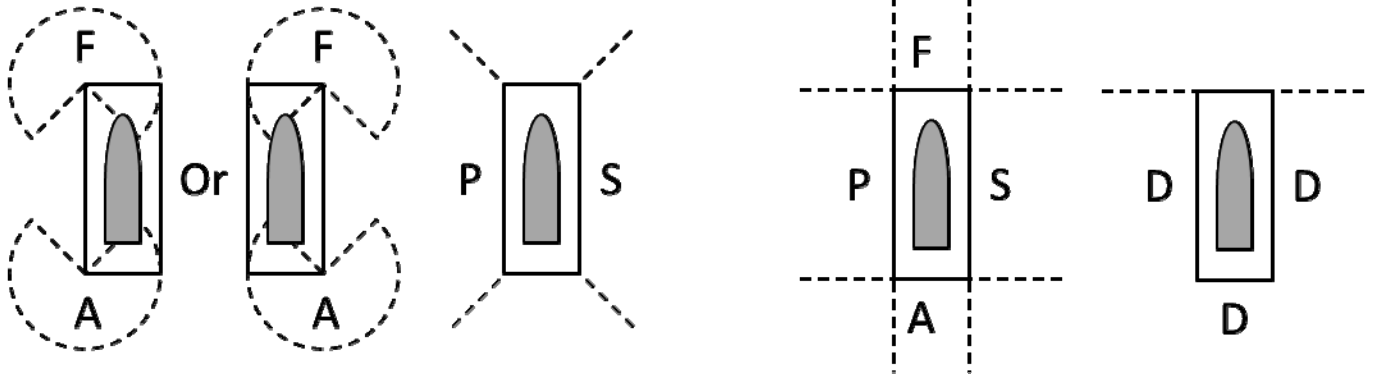


JUTLAND
2ND EDITION
RULES SUPPORT PACKAGE
DATE: 1 OCTOBER 2014

Preamble

The Rules Support package incorporates the following items:

- Gun Firing Arc Templates.
 - Torpedo Firing Arc Templates.
 - A Turn Template.
 - Blank Ship Record Sheets for Major Ships.
 - Blank Record Sheets for Destroyers and Torpedo Boats.
 - Blank Record Sheets for Aircraft.
-

FIRING ARCS, TURNING TEMPLATE

Gunnery Arcs

Torpedo Arcs

Turning Template

The distances are in cm.

AIRCRAFT RECORD SHEETS

Type												
Manufacturer												
Name												
Speed												
ATA												
ATS												
# of Planes	1	2	3	4	5	6	7	8	9	10	11	12